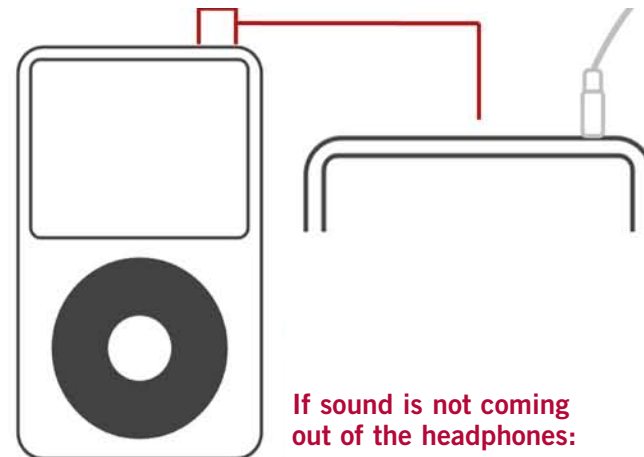

Step 4: Make a clockwise motion around the clickwheel to select the Crimson Promenade tab. Press the white button in the center of the clickwheel. Your tour will begin.

Volume control

Raise the volume by making a clockwise motion on the clickwheel. A counter-clockwise motion will lower the volume. Volume can be adjusted only while a video is playing.

Other controls

MENU: Press to turn on iPod or to return to a previous menu.

FAST FORWARD: Hold down to fast forward.

PLAY/PAUSE: Press to play or pause. Hold down to turn off iPod.

REWIND: Hold down to rewind.

Troubleshooting

A common reason for unresponsive controls is the HOLD switch. This switch locks the controls on the clickwheel. If the HOLD switch, located on the top of the iPod, has a red strip exposed, then the switch is on. Slide the switch back to the left to turn it off. Your iPod controls should now function properly.