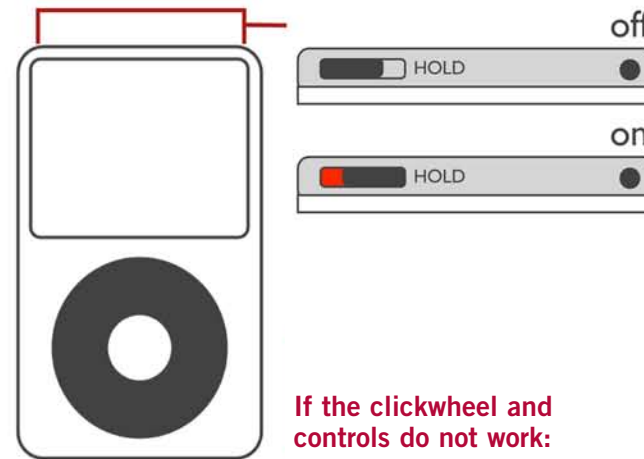

Step 4: Make a clockwise motion around the clickwheel to select the Crimson Promenade tab. Press the white button in the center of the clickwheel. Your tour will begin.

Volume control

Raise the volume by making a clockwise motion on the clickwheel. A counter-clockwise motion will lower the volume. Volume can be adjusted only while a video is playing.

Other controls

MENU: Press to turn on iPod or to return to a previous menu.

FAST FORWARD: Hold down to fast forward.

PLAY/PAUSE: Press to play or pause. Hold down to turn off iPod.

REWIND: Hold down to rewind.

Troubleshooting

A common reason for unresponsive controls is the HOLD switch. This switch locks the controls on the clickwheel. If the HOLD switch, located on the top of the iPod, has a red strip exposed, then the switch is on. Slide the switch back to the left to turn it off. Your iPod controls should now function properly.