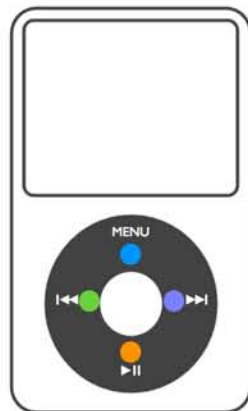

Step 2: Make a clockwise motion around the clickwheel to select the Video Podcasts tab. Press the white button in the center of the clickwheel.

Step 3: Make a clockwise motion around the clickwheel to select the iTour Bama tab. Press the white button in the center of the clickwheel.

Step 4: Make a clockwise motion around the clickwheel to select the Crimson Promenade tab. Press the white button in the center of the clickwheel. Your tour will begin.

Volume control

Raise the volume by making a clockwise motion on the clickwheel. A counter-clockwise motion will lower the volume. Volume can be adjusted only while a video is playing.

Other controls

MENU: Press to turn on iPod or to return to a previous menu.

FAST FORWARD: Hold down to fast forward.

PLAY/PAUSE: Press to play or pause. Hold down to turn off iPod.

REWIND: Hold down to rewind.